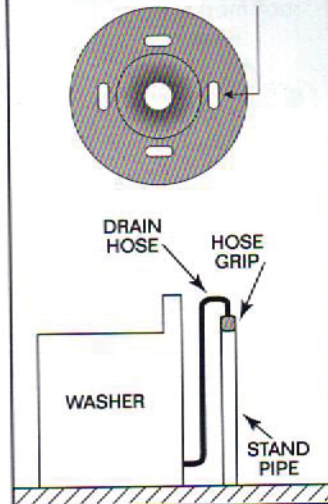

# Hose Grip Clothes Washer Connector

Prevents accidental washer-hose spills

## APPLICATION

The Hose Grip has 4 vents to allow for air flow during discharge from the washer.

Part No.	Description
HG-1	Hose Grip Conn .